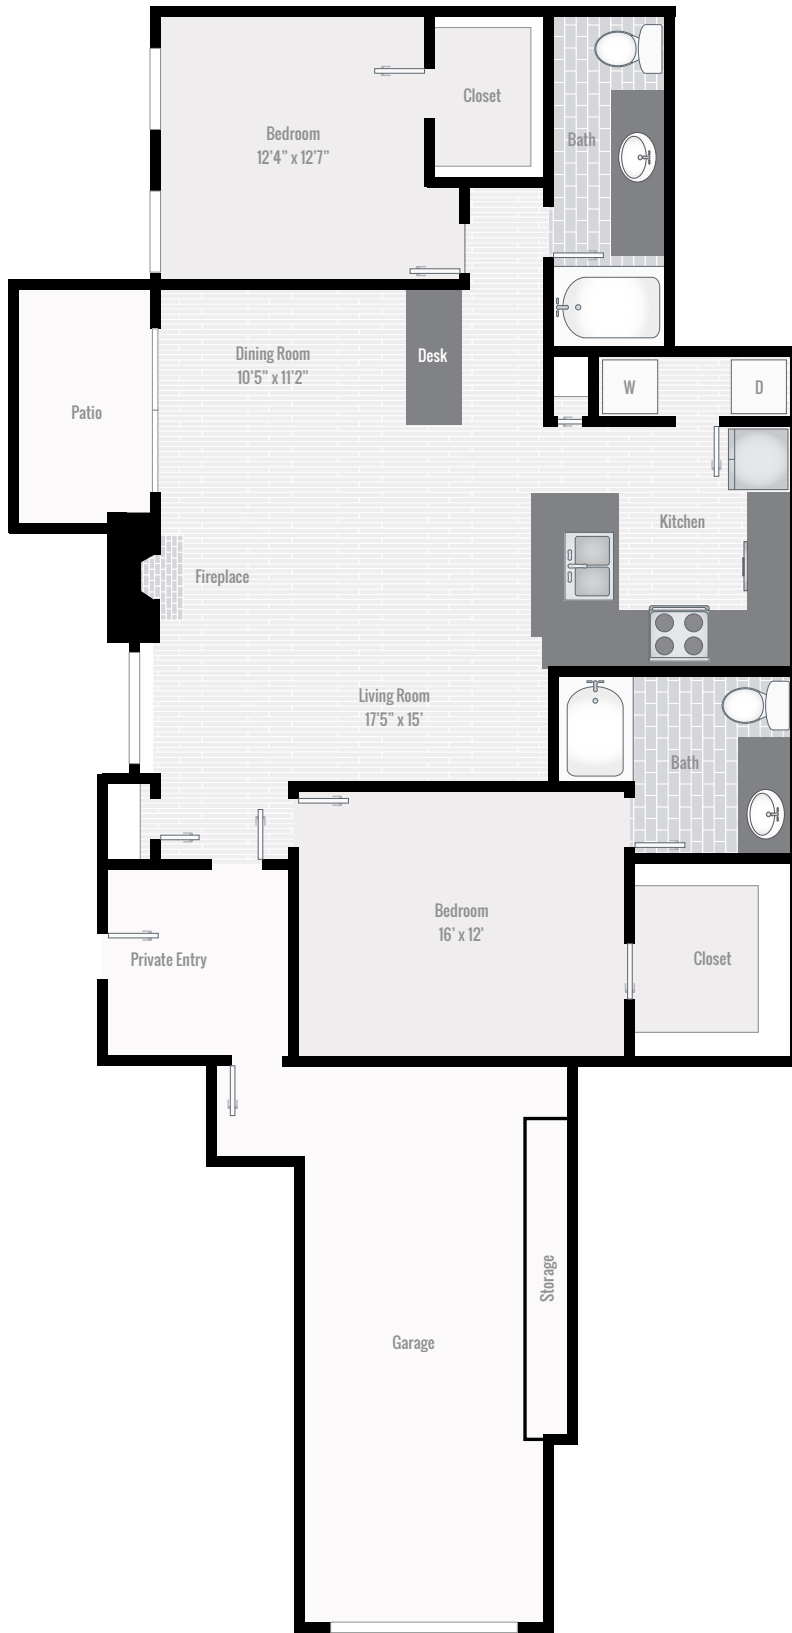

MONTEREY

2 BEDROOM | 2.5 BATH | 1267 SF | 290 SF GARAGE

MCNEIL RANCH

512.331.6100

6280 McNeil Drive

McNeilRanch
Apts.com

MANSFIELD

2 BEDROOM | 2 BATH | 1271 SF | 305 SF GARAGE

MCNEIL RANCH

512.331.6100

6280 McNeil Drive

McNeilRanch
Apts.com

ROBIN

3 BEDROOM | 2 BATH | 1 468 SF | 460 SF GARAGE

MCNEIL RANCH

512.331.6100