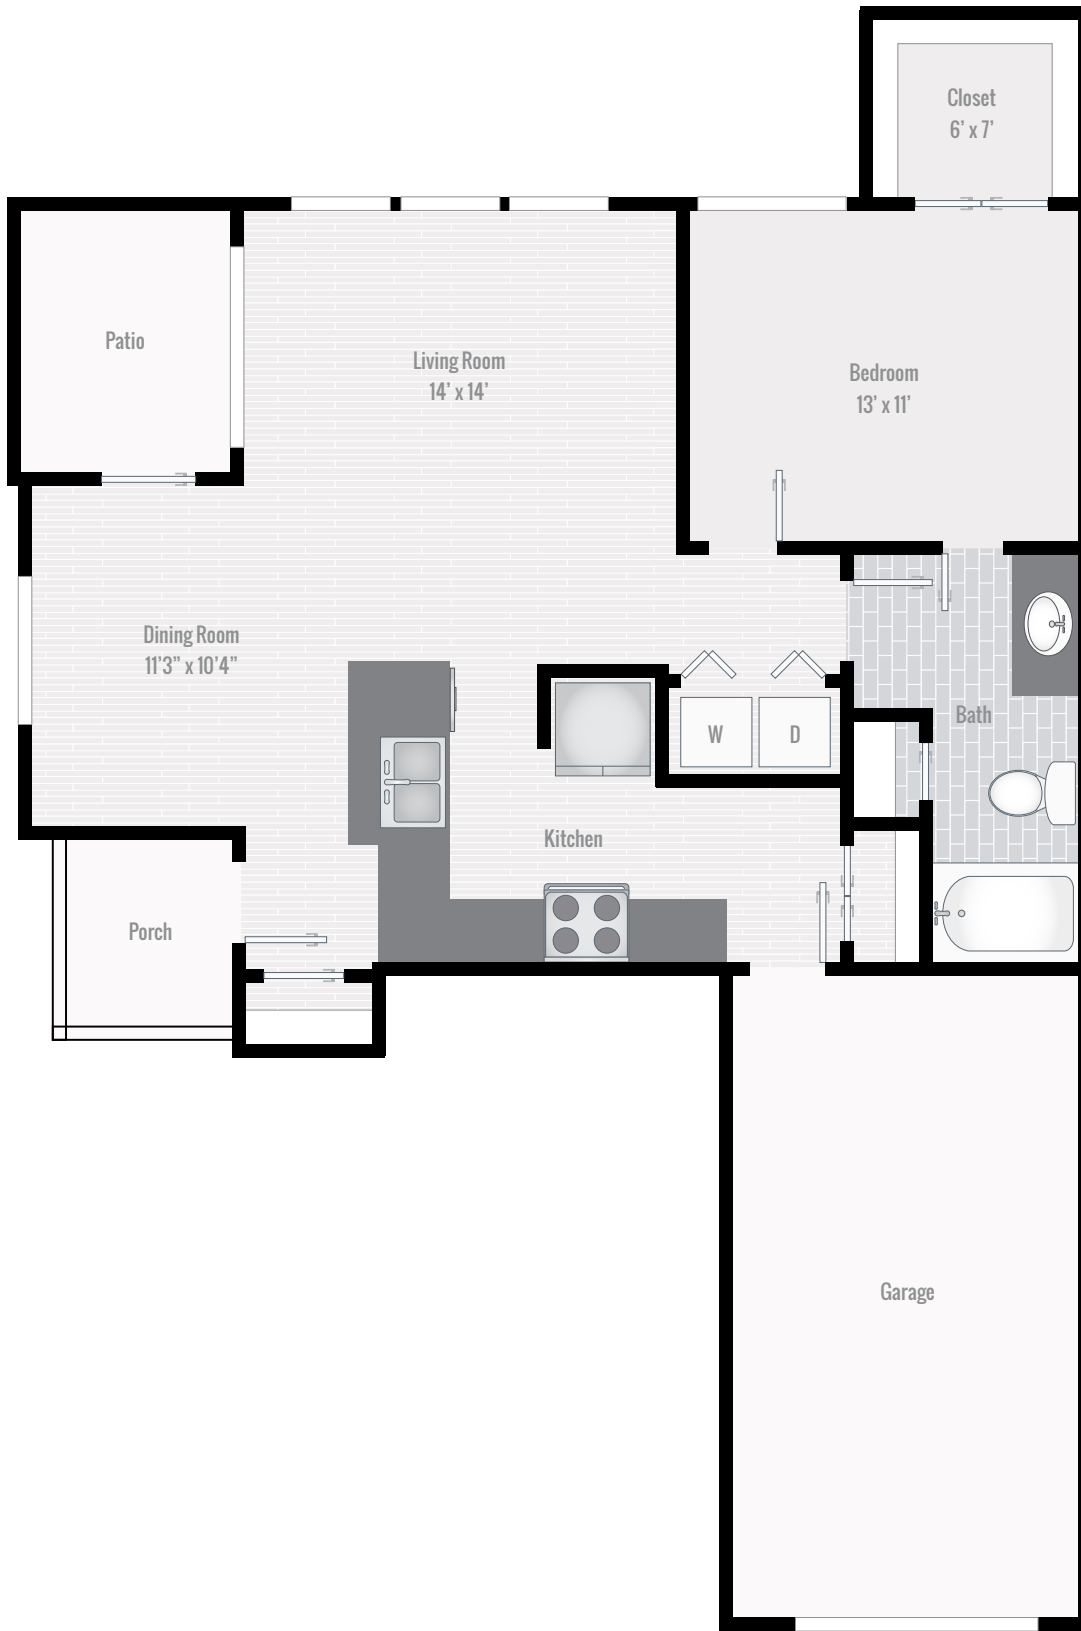

BLAKE

1 BEDROOM | 1 BATH | 677 SF | 270 SF GARAGE

MCNEIL RANCH

512.331.6100

6280 McNeil Drive

McNeilRanchApts.com

BROWN

1 BEDROOM | 1 BATH | 766 SF | 224 SF GARAGE

MCNEIL RANCH

512.331.6100

6280 McNeil Drive

McNeilRanch
Apts.com

BARTON

1 BEDROOM | 1.5 BATH | 807 SF | 309 SF GARAGE

MCNEIL RANCH

512.331.6100

6280 McNeil Drive

McNeilRanch
Apts.com

BULLOCK

1 BEDROOM | 1 BATH | 857 SF | 243 SF GARAGE

MCNEIL RANCH

512.331.6100
 6280 McNeil Drive
 McNeilRanch
 Apts.com

BLANTON

1 BEDROOM | 1 BATH | 859 SF | 280 SF GARAGE