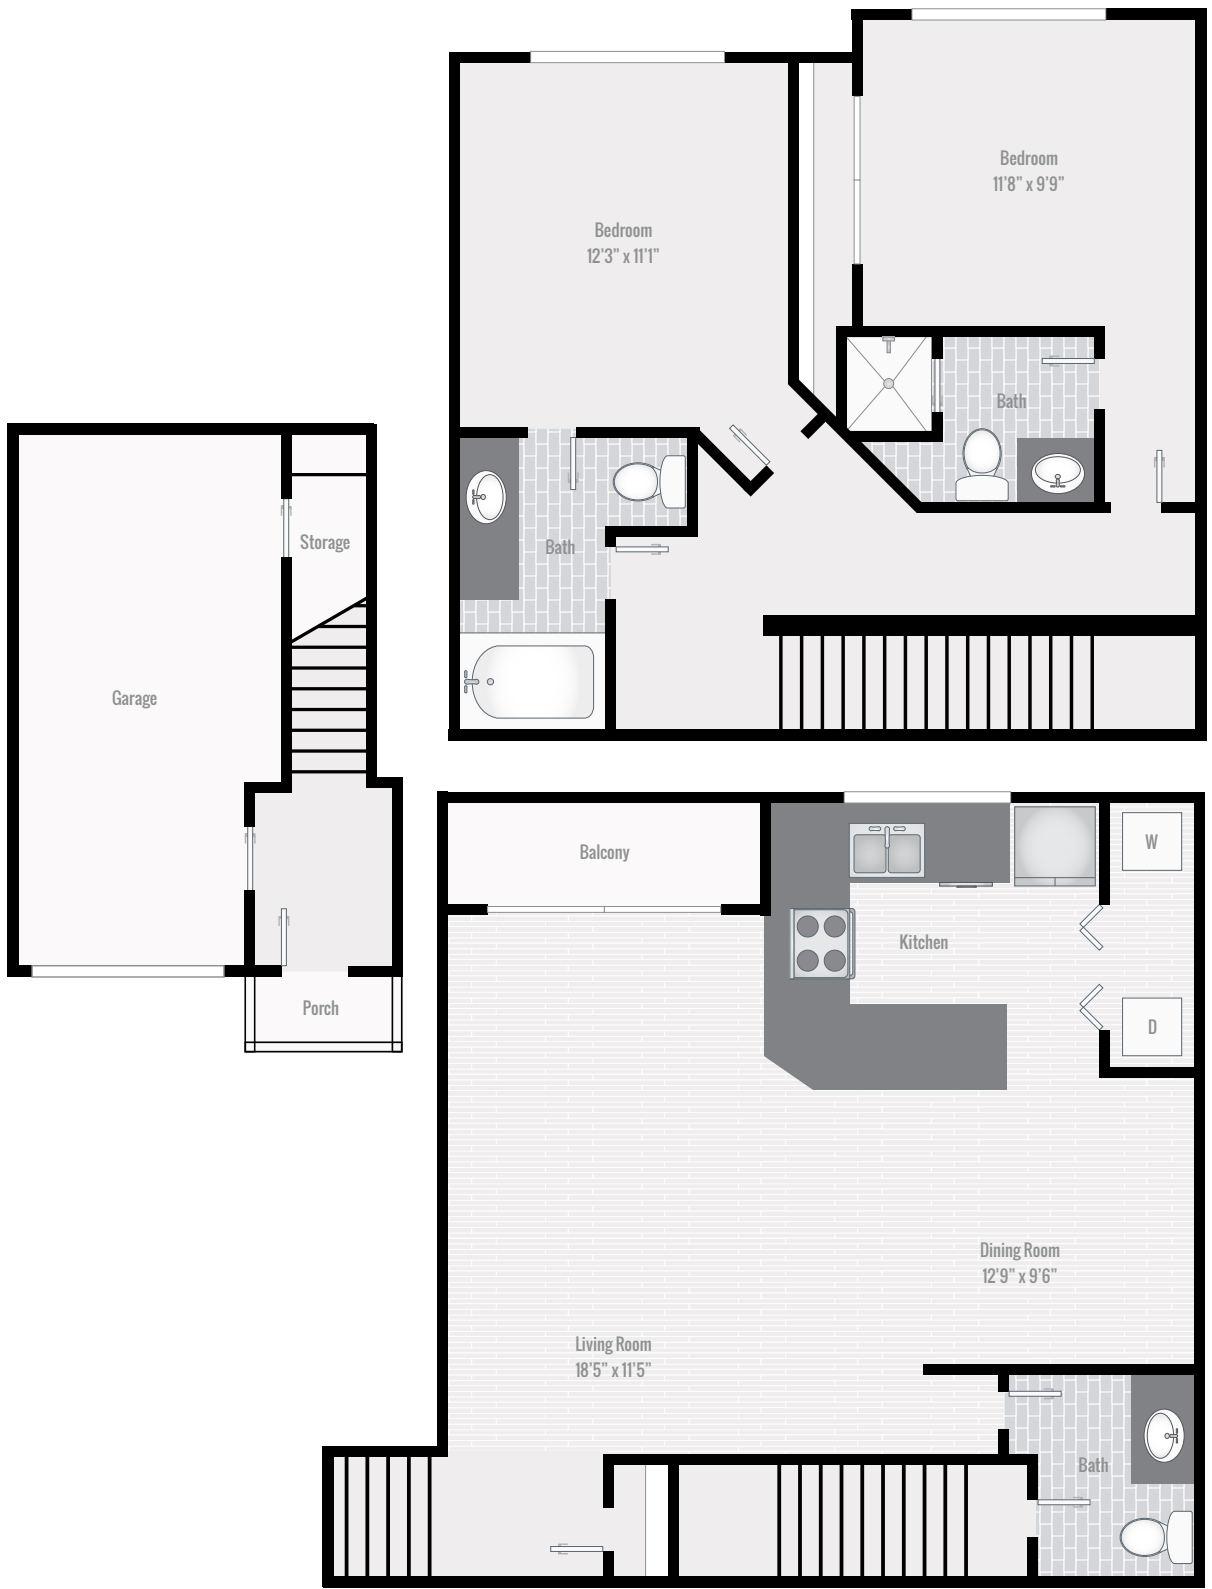

MARTIN
2 BEDROOM | 2.5 BATH | 1154 SF | 342 SF GARAGE

MCNEIL RANCH

512.331.6100
6280 McNeil Drive
McNeilRanch
Apts.com