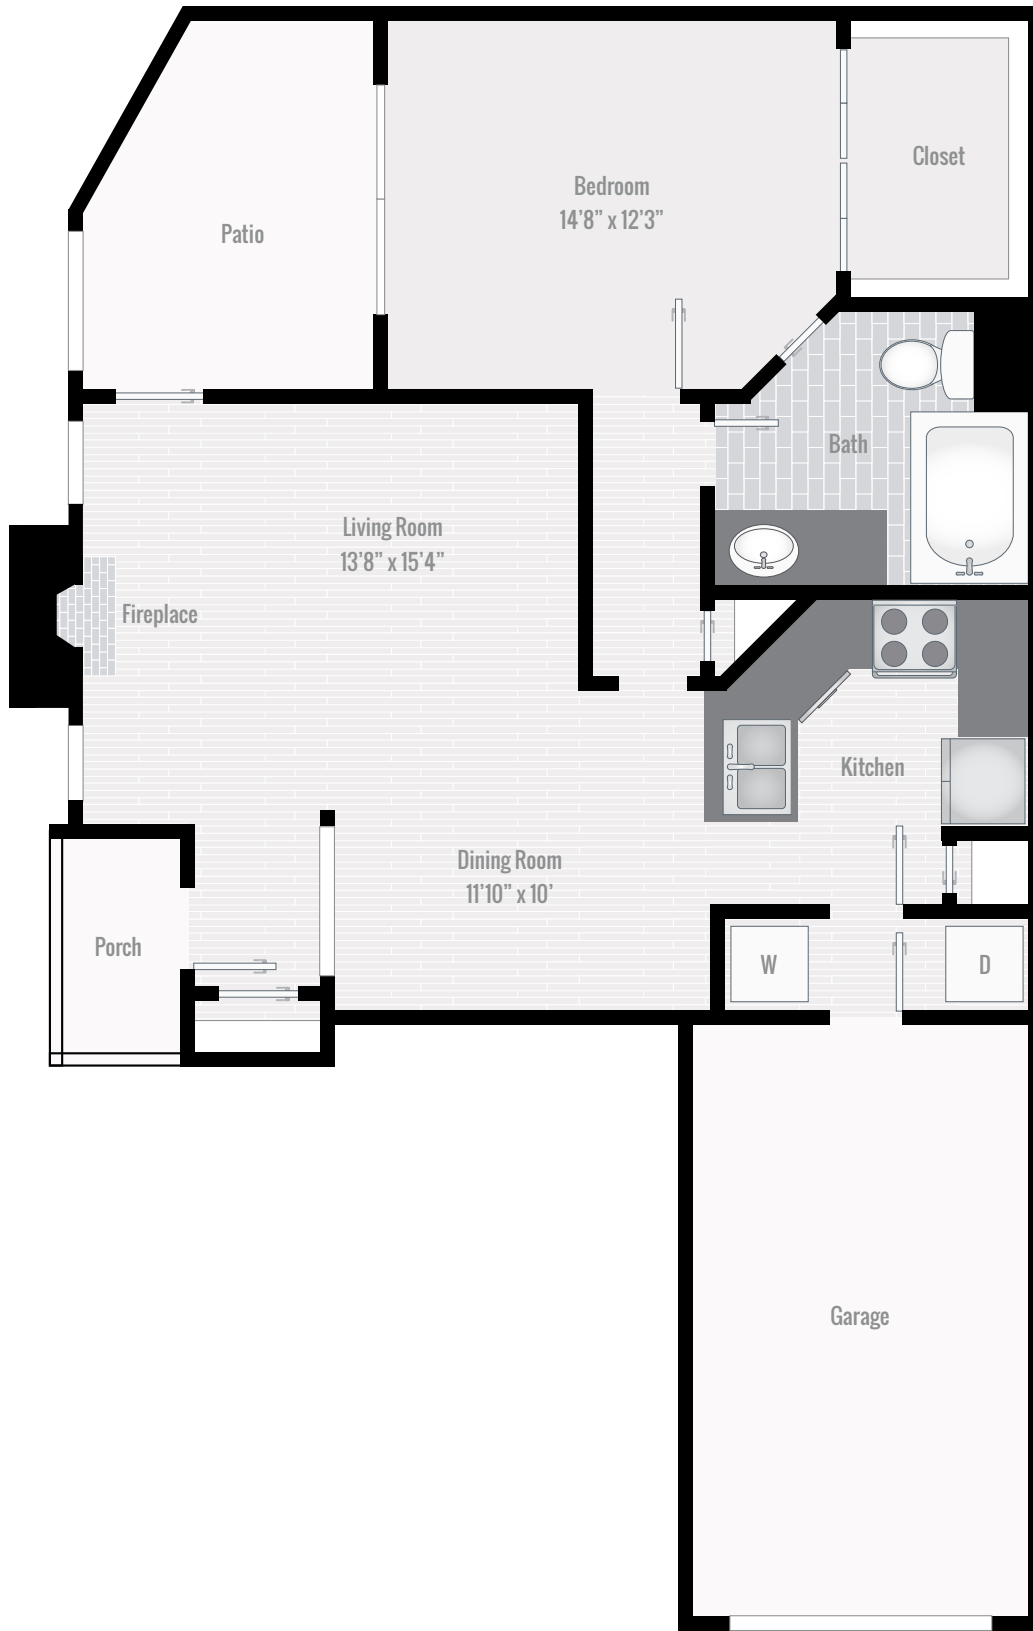

BLAKE

1 BEDROOM | 1 BATH | 677 SF | 270 SF GARAGE

MCNEIL RANCH

512.331.6100

6280 McNeil Drive

McNeilRanchApts.com

BROWN

1 BEDROOM | 1 BATH | 766 SF | 224 SF GARAGE

MCNEIL RANCH

512.331.6100

6280 McNeil Drive

McNeilRanch
Apts.com

BARTON

1 BEDROOM | 1.5 BATH | 807 SF | 309 SF GARAGE

MCNEIL RANCH

512.331.6100

6280 McNeil Drive

McNeilRanch
Apts.com

BULLOCK

1 BEDROOM | 1 BATH | 857 SF | 243 SF GARAGE

MCNEIL RANCH

512.331.6100
 6280 McNeil Drive
 McNeilRanch
 Apts.com

BLANTON

1 BEDROOM | 1 BATH | 859 SF | 280 SF GARAGE

MCNEIL RANCH

512.331.6100

6280 McNeil Drive

McNeilRanch
Apts.com

MARTIN
 2 BEDROOM | 2.5 BATH | 1154 SF | 342 SF GARAGE

MCNEIL RANCH

512.331.6100
 6280 McNeil Drive
 McNeilRanch
 Apts.com

MANOR
 2 BEDROOM | 2 BATH | 1012 SF | 245 SF GARAGE